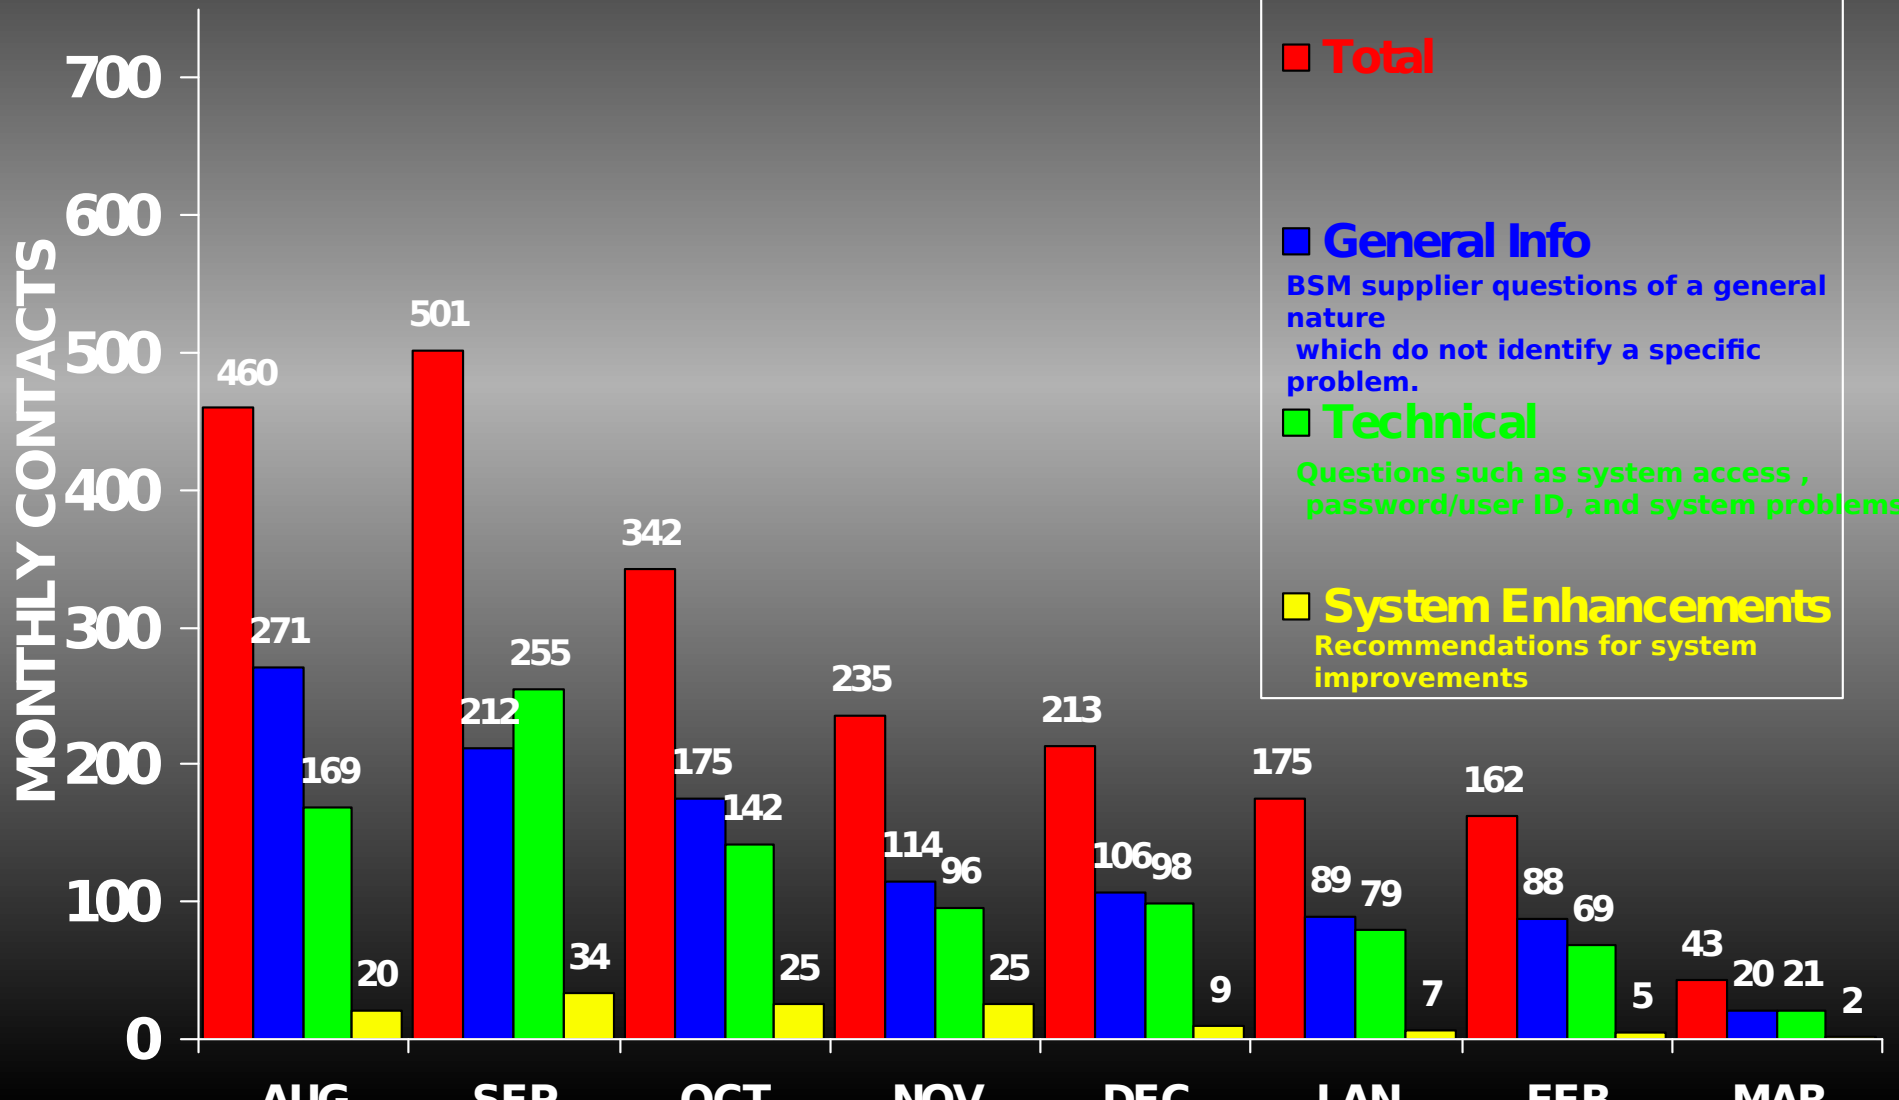

SRweb RELATED CONTACTS

As of 06 MAR 03

SRweb RELATED CONTACTS

WEEK OF 28 FEB-06 MAR 03

SRweb ISSUES

Average Resolution Time
WEEK OF 28 FEB-06 MAR 03

GOAL: LESS THAN 48 HOURS

SRweb ISSUES

Average Resolution Time (Trend)

GOAL: LESS THAN 48 HOURS